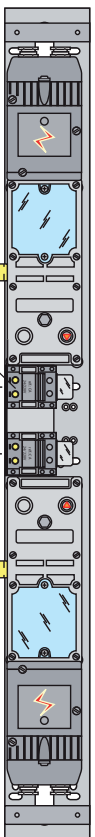

# LR180

## Locks LR180

Left

Right

dE/190/EXT-E (CAop-N)

LG/909  
LG/919

HD/390/201  
(HE)

LD/909  
LD/919

PG/020  
PD/030

PD/020  
PD/030

TG/190

TD/190

HG/390/201  
(HE)  
HG/390/225  
(Standard)

HD/390/201  
(HE)  
HD/390/225  
(Standard)

EG/190

dG/390/EXT-E (CAop-N)

dG/390/EXT-E (CAop-N)

CG/190

ED/190

dG/390/201  
(HE)

dG/390/225  
(Standard)

dD/390/201  
(HE)

dD/390/225  
(Standard)

CD/190

ED/190