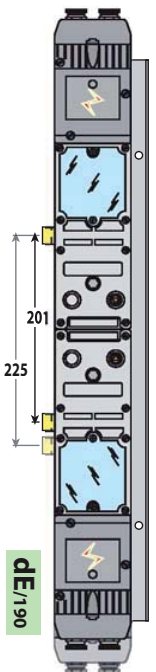

# LR180

## Locks LR180

Left

Right

dE/190/EXT-E (CAop-N)

LG/909  
LG/919

HD/390/201  
(HE)

LD/909  
LD/919

PG/020  
PD/030

PD/020  
PD/030

TG/190

TD/190

HG/390/201  
(HE)  
HG/390/225  
(Standard)

HD/390/201  
(HE)  
HD/390/225  
(Standard)

EG/190

dG/390/EXT-E (CAop-N)

dG/390/EXT-E (CAop-N)

CG/190

ED/190

dG/390/201  
(HE)

dG/390/225  
(Standard)

dD/390/201  
(HE)

dD/390/225  
(Standard)

CD/190

ED/190